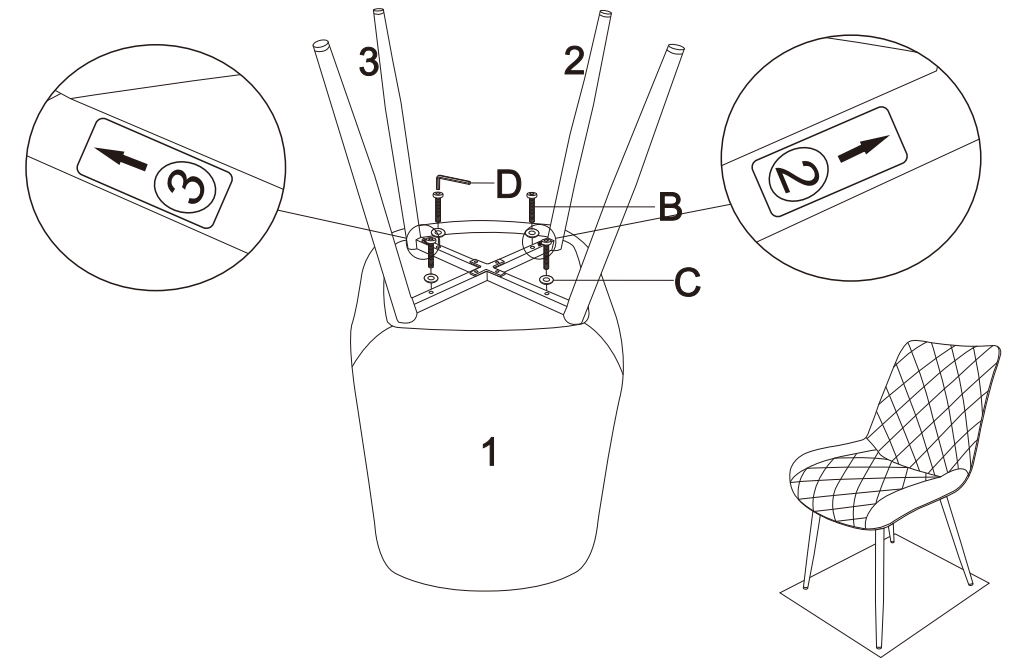

ASSEMBLY INSTRUCTION

AMINA DINING CHAIR

1

2

1  X1	2 Right leg – Blue  X1	3 Left leg – White  X1		
A  M6x13mm X4	B  M6x35mm X4	C  ø6x16x1.5mm X4	D  5# X1	E  X1