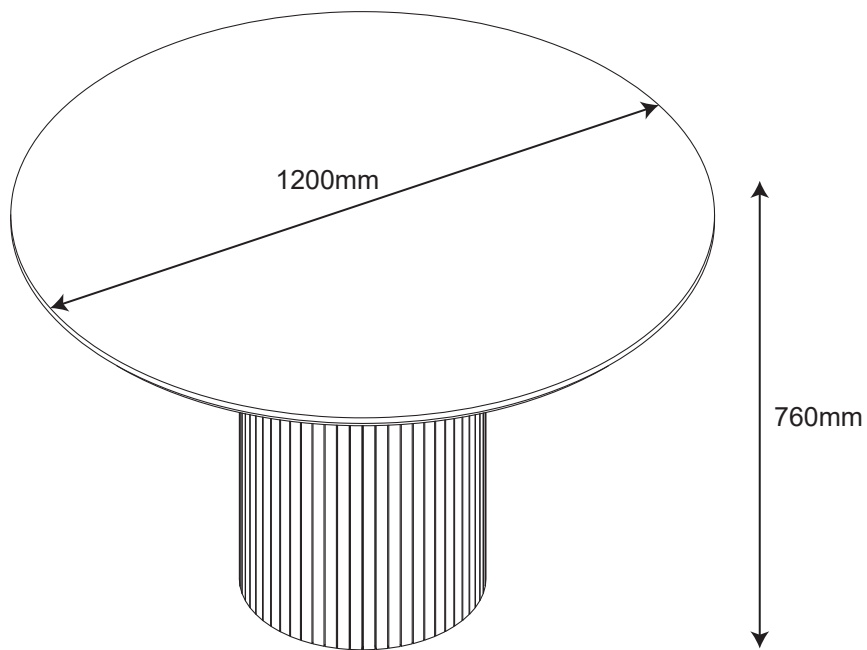

# NIMARA ENZO

1 - 5

1	Ø 1200 x 48 mm	1pc
2	Ø 460 x 710 mm	1pc

 (A) x 8 M8x35mm	 (B) x 4 M8	 (C) x 4 M8	 (D) x 1 M4	 (E) x 6 Ø30mm
---	--	--	---	---

1

2

3 - 5

3