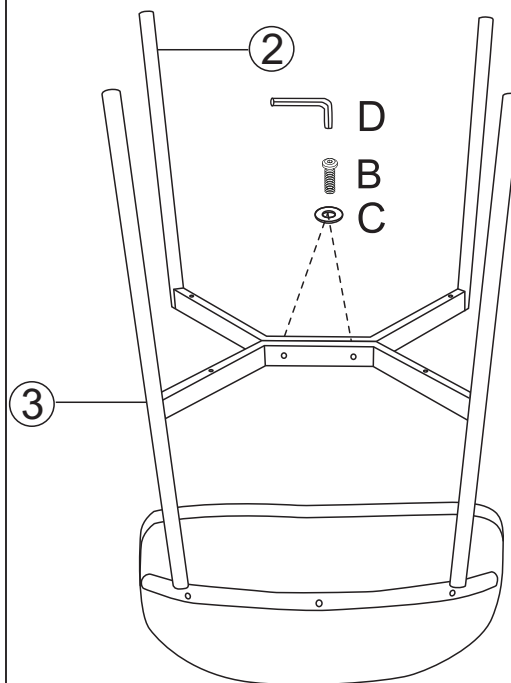

ASSEMBLY INSTRUCTIONS

Lucinda dining chair

1  x1	2  x1	3  x1	
A  M6X45mm x4	B  M8X30mm x2	C  Ø8X16mm x6	D  x

1

2